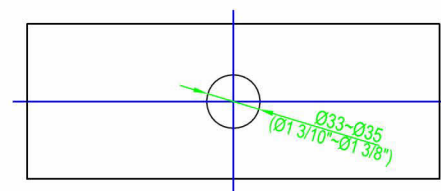

Unit: mm (inch)

DAWN® KITCHEN & BATH PRODUCTS, INC.

27688 Industrial Blvd, Hayward, CA 94545

Toll Free: 877-329-6872 Tel: 510-723-0088 Fax: 510-723-0099

Email: dp@dawnusa.net Web: www.dawnusa.net