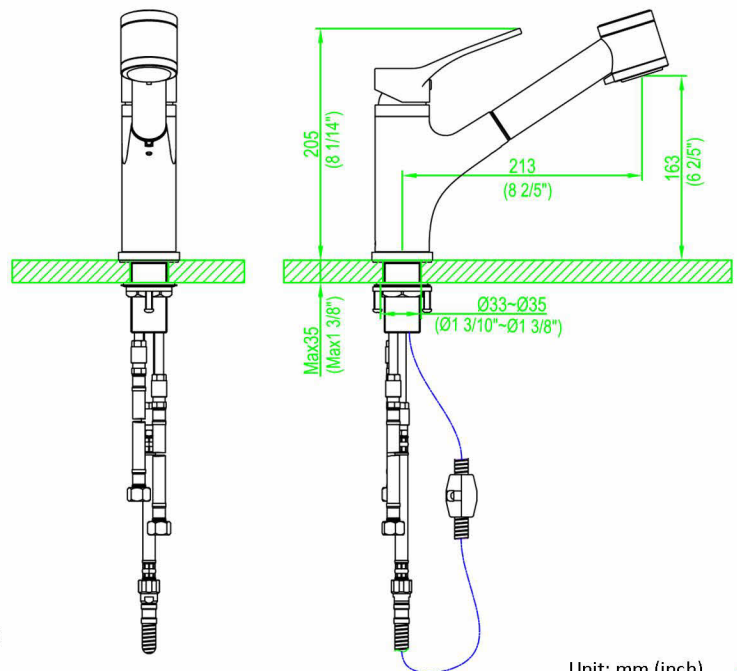

# Dawn®

**Single Lever Pull Out Spray Kitchen Sink Faucet**  
**AB50 3709C Chrome**  
**AB50 3709BN Brushed Nickel**

**Features:**

- Solid brass construction
- Ceramic disc cartridges
- Volume and temperature control
- Water and energy saving
- Single control operation
- Pull-out spout
- Durable and easy to maintain
- Flexible supply lines included
- Optional 10" escutcheon:  
 D50010013001C Chrome  
 D50010013001BN Brushed Nickel

**Codes/Standards Applicable:**

- ASME A112.18.1/CSA B125.1
- NSF/ANSI 61
- All applicable US Federal and State material regulations

Unit: mm (inch)

**DAWN® KITCHEN & BATH PRODUCTS, INC.**

27688 Industrial Blvd, Hayward, CA 94545